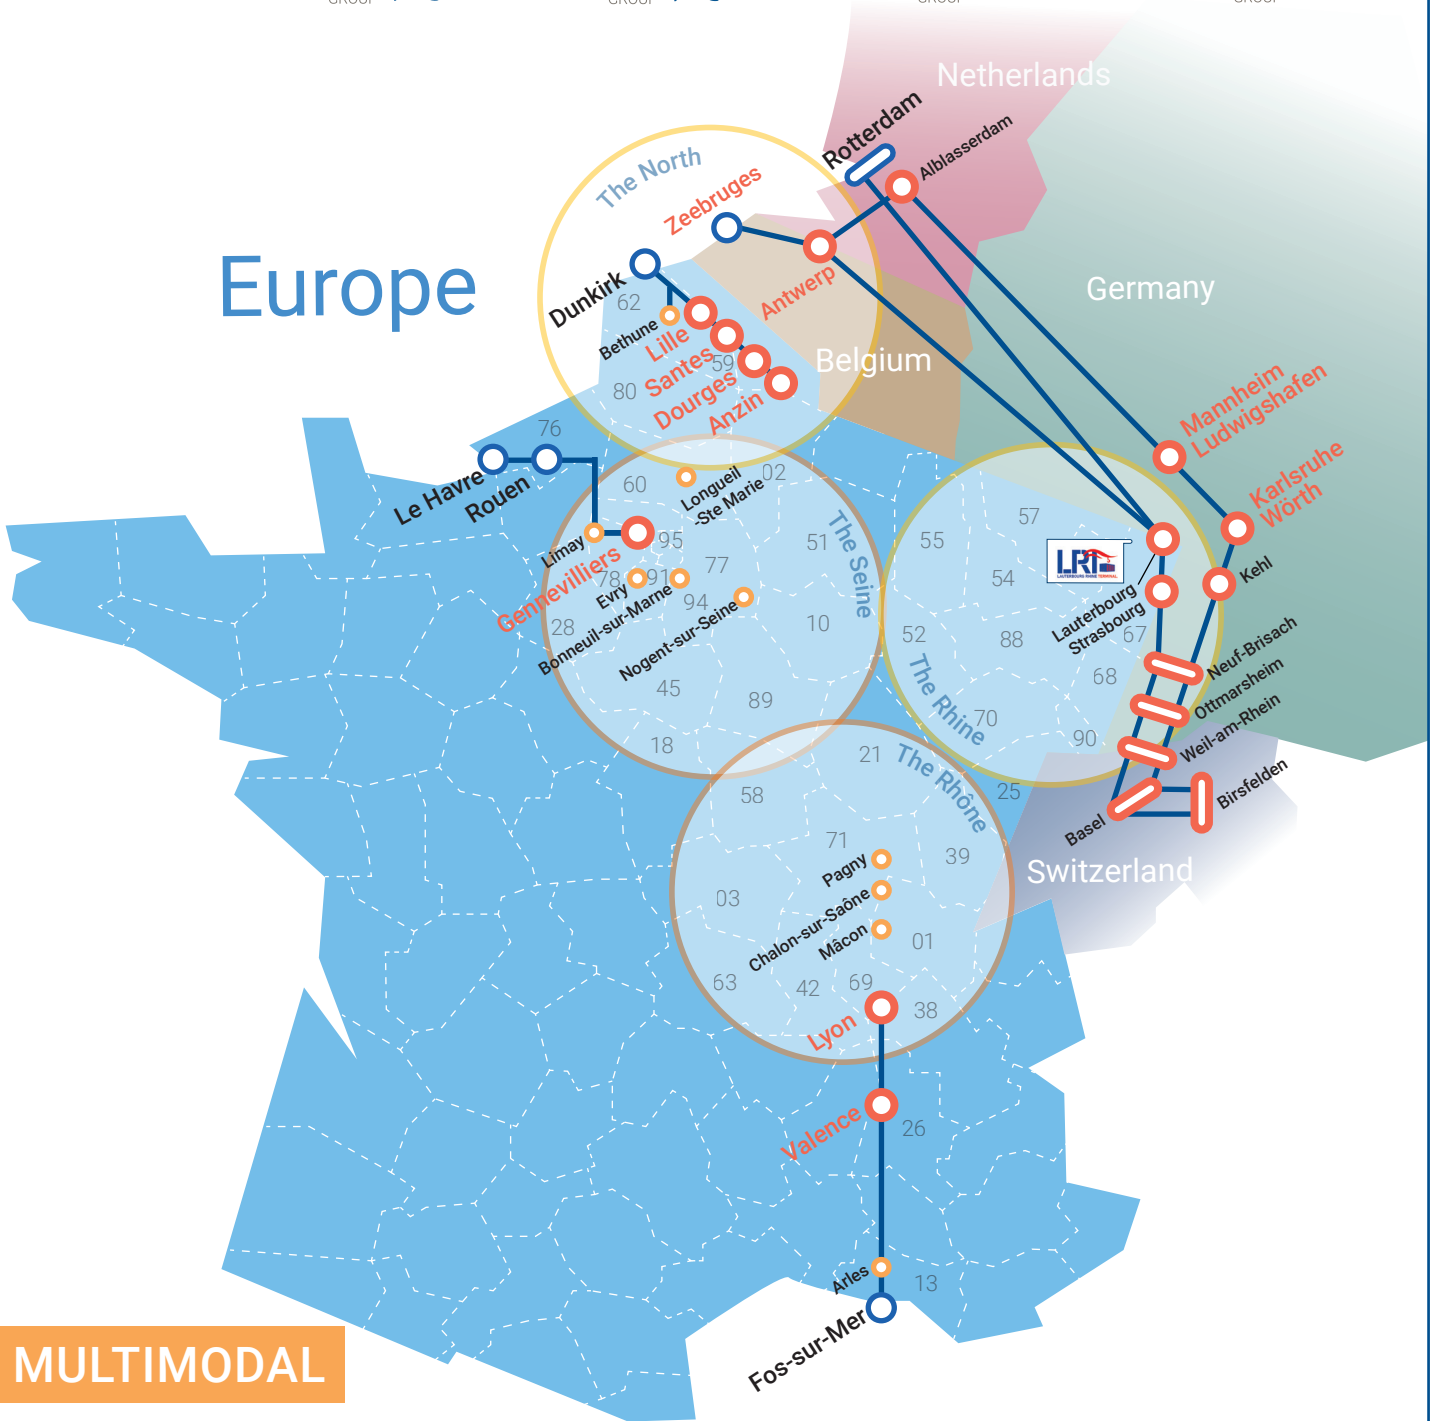

SOGESTRAN LOGISTICS

A RELIABLE AND PASSIONATE PARTNER

Europe

MULTIMODAL

Legend

- Regular stopover
- Stopover subject to volume conditions
- Seaport
- Inland waterway connection